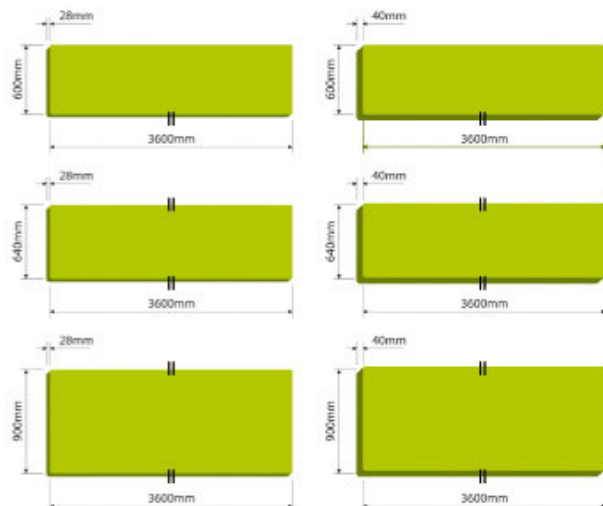

With its' traditional profile, TopTrends, has been a familiar sight in Irish kitchens for the past 30 years. This reliable and cost effective work surface solution is available in both a 28mm and 40mm waterfall profile.

FREEphone
1800 947 000

Worktop Sizes

3600mm x 600mm x 28mm / 40mm Single Postformed
3600mm x 640mm x 28mm / 40mm Double Postformed
3600mm x 900mm x 28mm / 40mm Double Postformed

|| - postformed edge

TopTrends profile

Want to order your very own TopTrends worktop today? Go to page 23 for more details!

TOP TRENDS PRODUCT MATRIX

SIZES

3600mm x 600mm x 28mm / 40mm
 3600mm x 640mm x 28mm / 40mm
 3600mm x 900mm x 28mm / 40mm