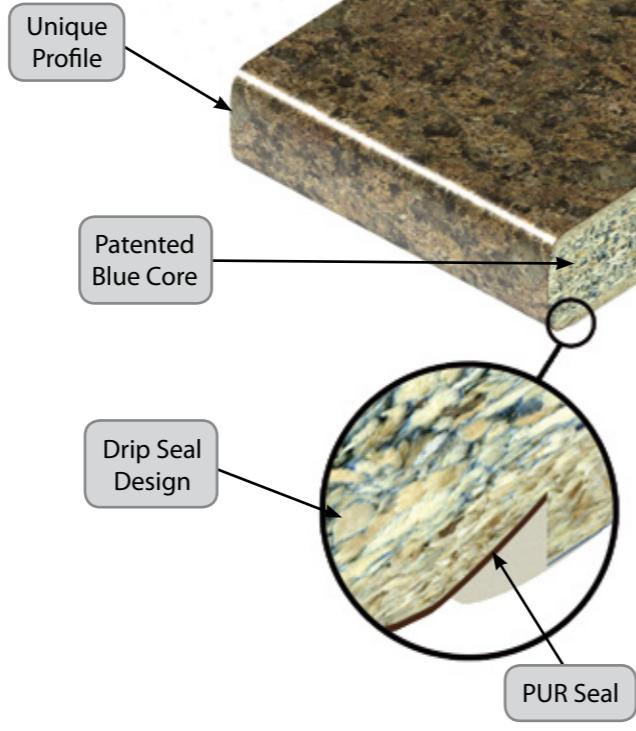

Primrose -Pearl

Concrete -Pearl

Galaxy -Pearl

Travertine -Universal

Light Walnut -Pearl

Granito -Pearl

Brown Granite -Pearl

Dark Walnut -Pearl

Charcoal Slate -Crystal

Tawny Granite -Crystal

Red Granite -Crystal

TOP PLUS++

4100mm size only

Our colours have been specifically selected to reflect the latest trends in fashion and interiors.

Want to order your very own TopPlus++ worktop today? Go to page 23 for more details!

TOP PLUS++

Tactile (3600mm only)

Our colours have been specifically selected to reflect the latest trends in fashion and interiors.

Riverwash texture is a unique texture with a feel of a Natural Weathered Stone.

Natural walnut is a woodgrain pattern with an oiled or wax feel to the surface.

Surface texture Slate has raised bumps to give the look and feel of a Natural Slate finish.

Surface texture Etchings gives the appearance and feel of Natural Granite.