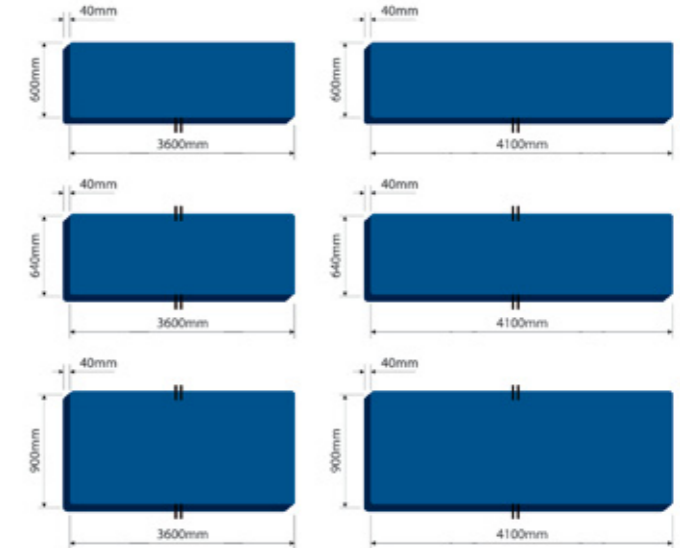

II - postformed edge

What makes TopPlus++ worktops so special?

- Available in stylish ‘wrap-under’ or tactile profile
- Innovative drip resistant seal
- Back edge seal
- Laminated on top with high quality, high pressure and hard wearing laminate
- Melamine foil backing
- Unique patented easy-to-cut, easy-to-identify ‘blueboard’
- 40mm nominal thickness
- Available in 3.6m & 4.1m lengths