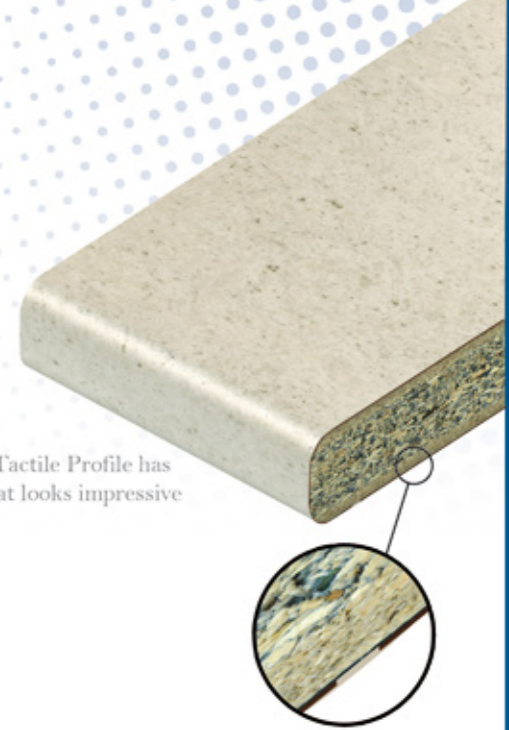

Charcoal Slate -Crystal

Tawny Granite -Crystal

Red Granite -Crystal

TOP PLUS++

4100mm size only

Our colours have been specifically selected to reflect the latest trends in fashion and interiors.

Want to order your very own TopPlus++ worktop today? Go to page 23 for more details!

TOP PLUS++

Tactile (3600mm only)

Our colours have been specifically selected to reflect the latest trends in fashion and interiors.

Riverwash texture is a unique texture with a feel of a Natural Weathered Stone.

Natural walnut is a woodgrain pattern with an oiled or wax feel to the surface.

Surface texture Slate has raised bumps to give the look and feel of a Natural Slate finish.

Surface texture Etchings gives the appearance and feel of Natural Granite.