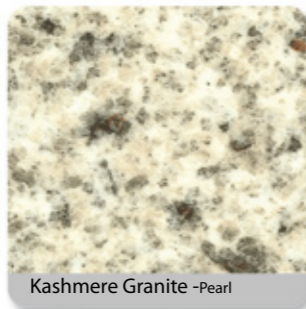

Primrose -Pearl

Concrete -Pearl

Galaxy -Pearl

Travertine -Universal

Light Walnut -Pearl

Granito -Pearl

Brown Granite -Pearl

Dark Walnut -Pearl

Charcoal Slate -Crystal

Tawny Granite -Crystal

Red Granite -Crystal

TOP PLUS++

4100mm size only

Our colours have been specifically selected to reflect the latest trends in fashion and interiors.

Want to order your very own TopPlus++ worktop today? Go to page 23 for more details!

TOP PLUS++

Tactile (3600mm only)

Our colours have been specifically selected to reflect the latest trends in fashion and interiors.

Riverwash texture is a unique texture with a feel of a Natural Weathered Stone.